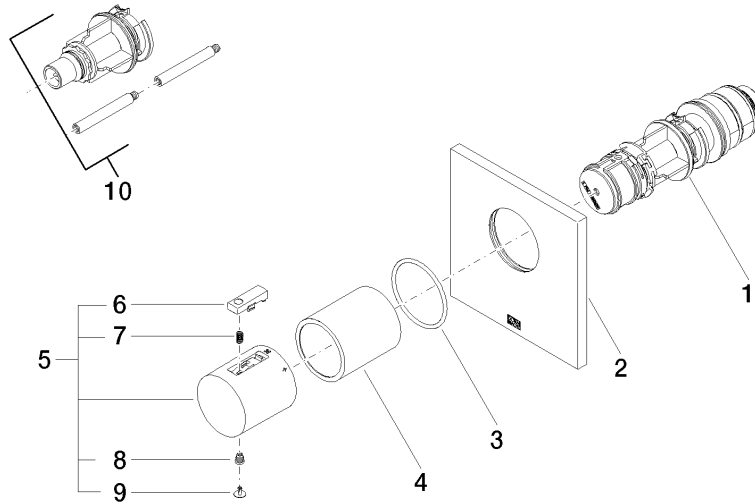

36 503 780

Spare parts list

No.	Item Number	Name	Quantity used	Delivery time
1	90 15 02 065 00 90	cartridge	1	2
2	09 11 02 196-08	cover	1	60
3	90 14 10 049 00 90	seal	1	2
4	90 21 02 112 00-08	sleeve	1	40
5	90 17 33 004 00-08	handle	1	40
6	90 21 33 011 00-13	handle	1	2
7	90 16 02 027 00 90	spring	1	2
8	90 30 30 136 00 90	screw	1	2
9	90 31 20 049 00-13	plug	1	30
10	12 178 970 90	Extension 46 mm -	1	2