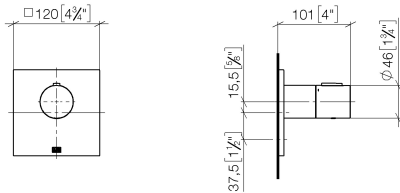

36 503 780

- cover plate 120 x 120 mm
- temperature control handle with safety limit stop at 38°C
- thermostat cartridge

Fits: IMO, MEM, CL.1, CYO

|  |                               |               |
|--|-------------------------------|---------------|
|   | Platinum                      | 36 503 780-08 |
|   | Chrome                        | 36 503 780-00 |
|   | Brushed Platinum              | 36 503 780-06 |
|   | Dark Chrome                   | 36 503 780-19 |
|   | Brushed Durabrass (23kt Gold) | 36 503 780-28 |
|   | Matte Black                   | 36 503 780-33 |
|   | Brushed Champagne (22kt Gold) | 36 503 780-46 |
|   | Champagne (22kt Gold)         | 36 503 780-47 |
|   | Brushed Chrome                | 36 503 780-93 |
|  | Brushed Dark Platinum         | 36 503 780-99 |

**Required miscellaneous**

**xTOOL Concealed thermostat module without volume control -** 35 503 970 90  
 •max. recess depth 155 mm  
 •min. recess depth 115 mm

**Recommended miscellaneous**

**xGRID Attachment set for integrating in the dry wall construction -** 12 340 970 90

**Required miscellaneous**

**xGRID Installation track 555 mm -** 12 360 970 90

36 503 780

mm [inches]

Flow rate chart

Certificates

WRAS\_2011026.

DVGW\_DW-  
6512DN0706.